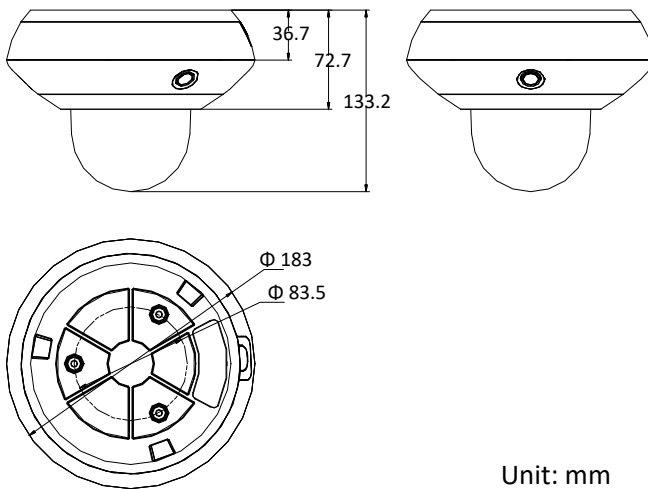

Order Model

DS-2PT3122IZ-DE3 (2.8-12mm), 12 VDC & PoE+

Dimensions

Unit: mm

Accessories

DS-1294ZJ-TRL

Wall Mounting Bracket

DS-1271ZJ-PT10

Pendant Mounting Bracket

Distributed by